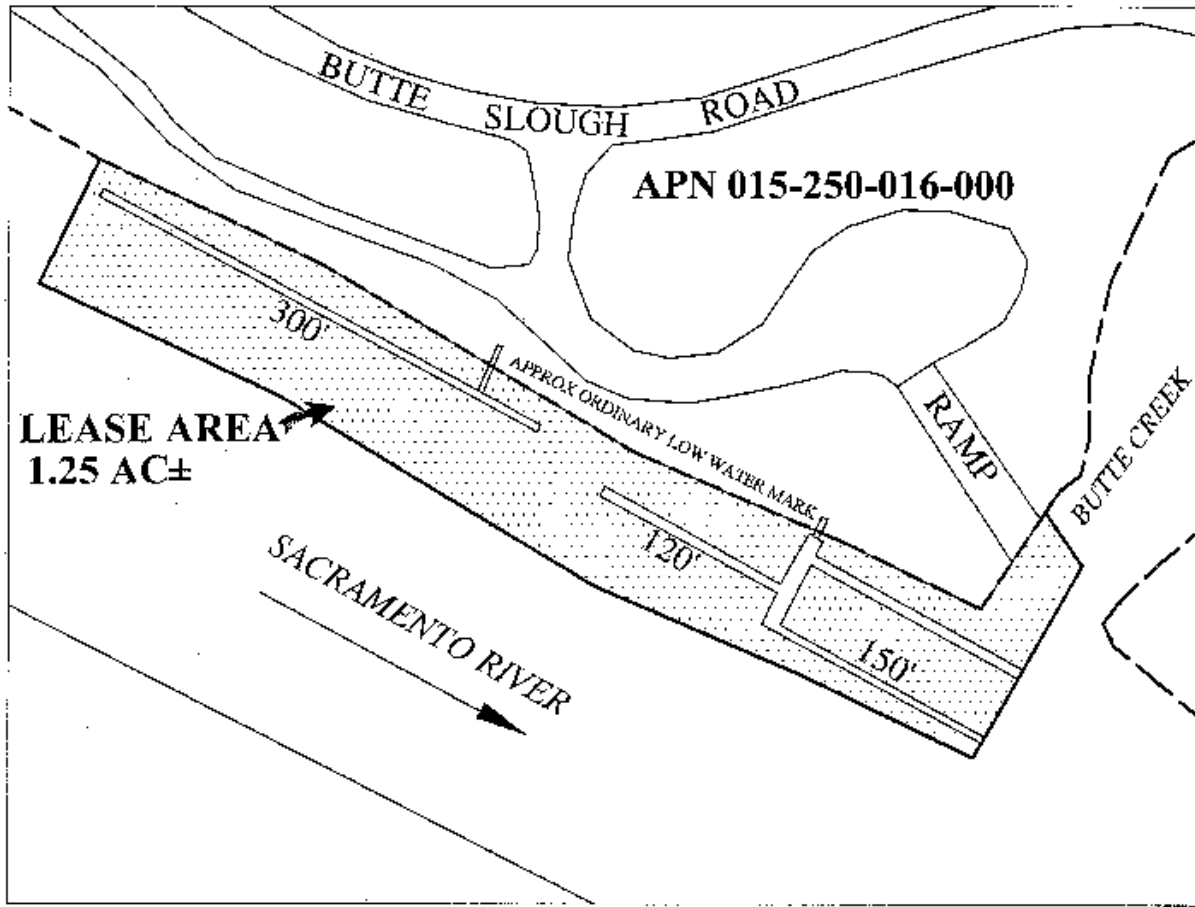

NO SCALE

SITE

SACRAMENTO RIVER & BUTTE SLOUGH
2701 BUTTE SLOUGH ROAD, COLUSA, CA

NO SCALE

LOCATION

MAP SOURCE: USGS QUAD

Exhibit A

PRC 2220.1
WARDS BOAT LANDING
GENERAL LEASE
COMMERCIAL USE
COLUSA COUNTY

CJH 12/13/2007

This Exhibit is solely for purposes of generally defining the lease premises, is based on unverified information provided by the Lessee or other parties and is not intended to be, nor shall it be construed as, a waiver or limitation of any State interest in the subject or any other property.