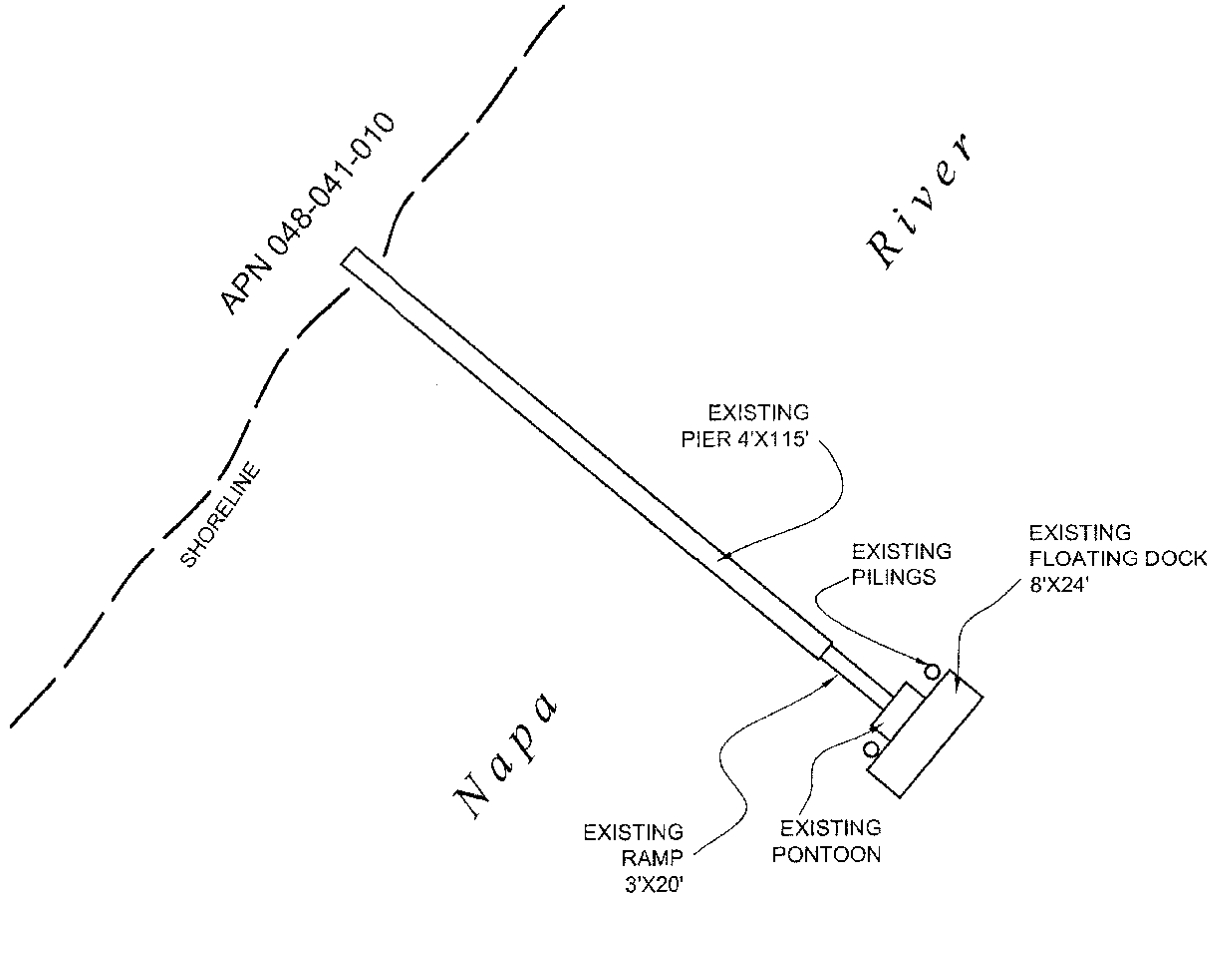

NO SCALE

SITE

1636 MILTON ROAD, NAPA RIVER

NO SCALE

LOCATION

Exhibit A
 WP 5666.9
 ELLWOOD
 APN 048-041-010
 RECREATIONAL PIER LEASE
 NAPA COUNTY

This Exhibit is solely for purposes of generally defining the lease premises, is based on unverified information provided by the Lessee or other parties and is not intended to be, nor shall it be construed as, a waiver or limitation of any State interest in the subject or any other property.